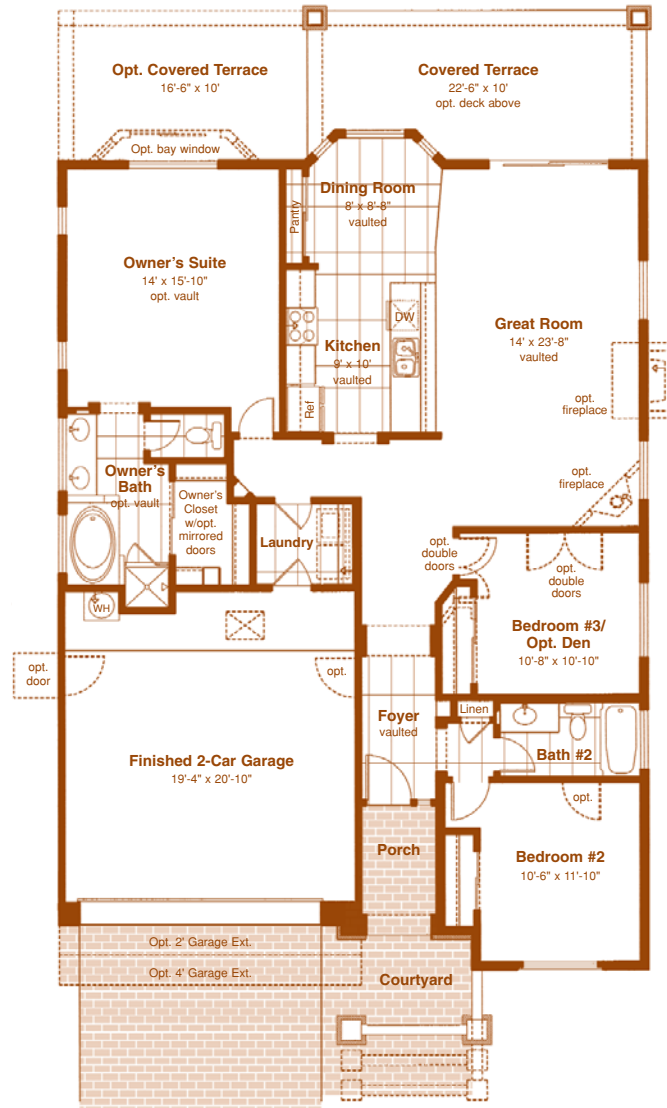

Residence One

APPROXIMATELY 1560 SQ. FT.

**BLANDFORD
HOMES**

480-641-1800 • 1-800-599-0053